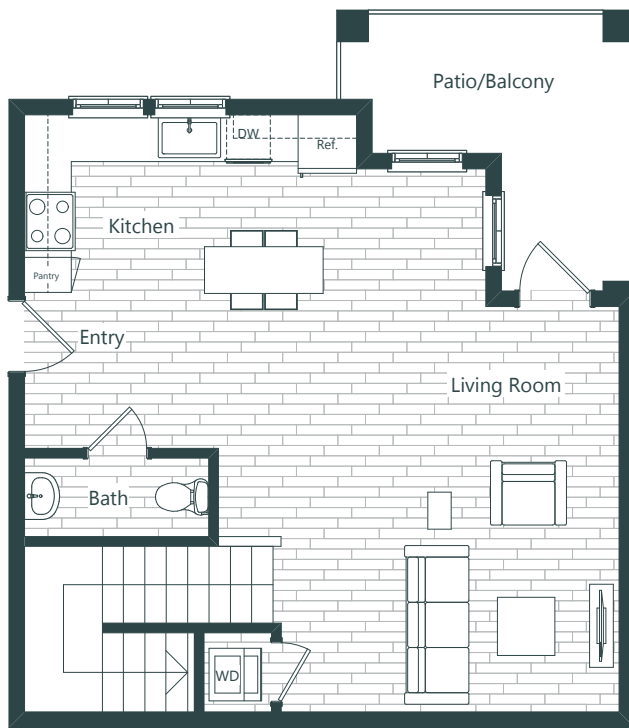

AERO

ON TWENTY FOURTH

LEVEL 1

LEVEL 2

B3 1,220 sq ft
2 bedroom, 2.5 bath townhome

352-554-5115
aeroon24th.com