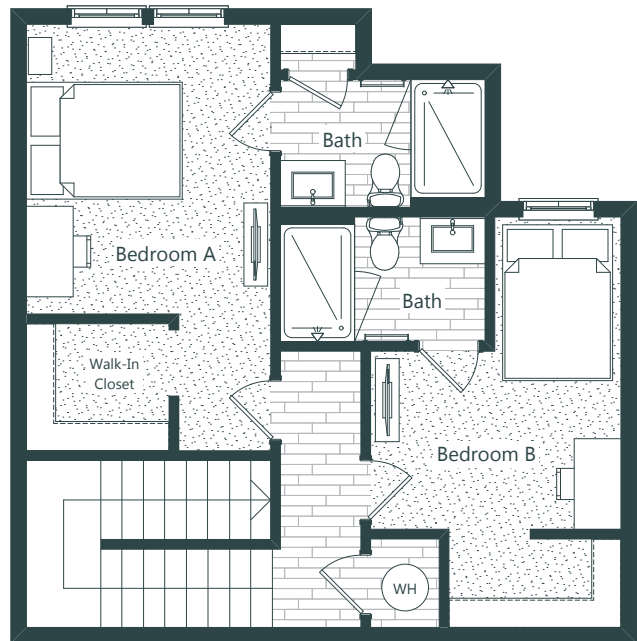

AERO

ON TWENTY FOURTH

LEVEL 1

LEVEL 2

B3 1,220 sq ft
2 bedroom, 2.5 bath townhome

352-554-5115
aeroon24th.com