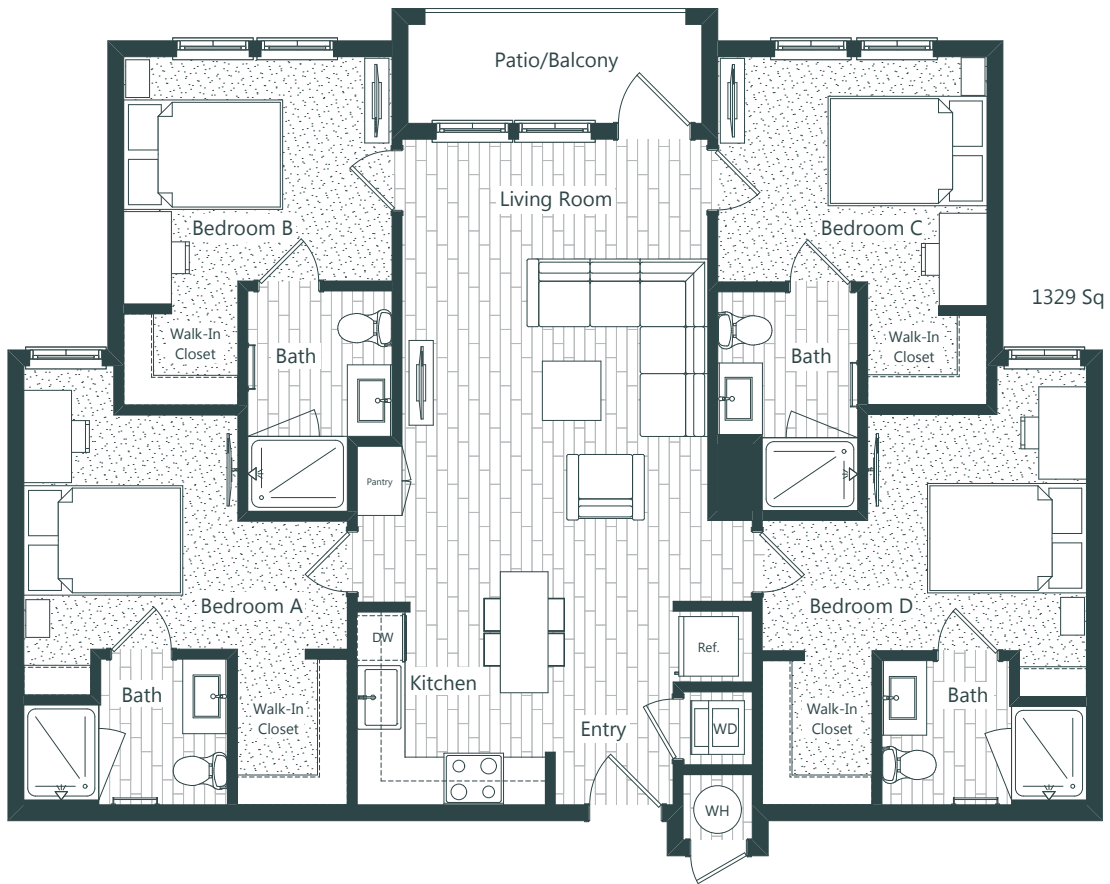

AERO

ON TWENTY FOURTH

D1 1,329 sq ft
4 bathroom, 4 bath

352-554-5115
aeroon24th.com

AERO

ON TWENTY FOURTH

D1-1 1,394 sq ft
4 bathroom, 4 bath

352-554-5115
aeroon24th.com