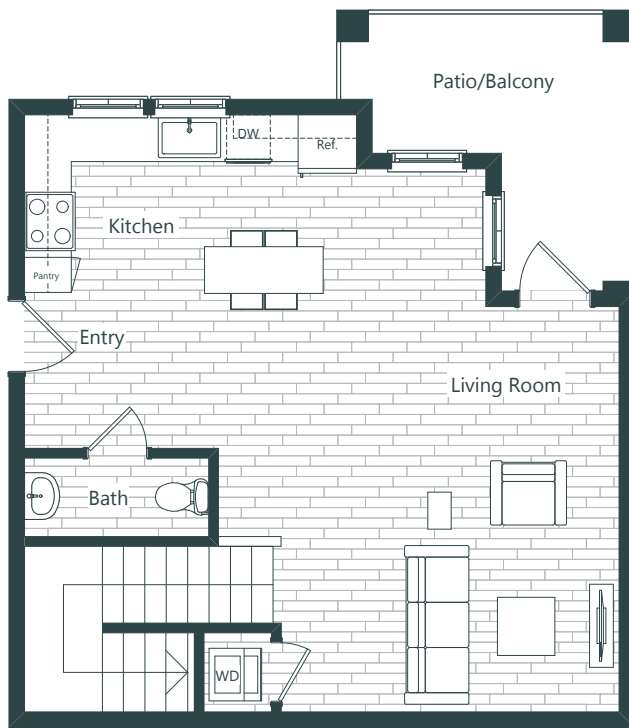

AERO

ON TWENTY FOURTH

LEVEL 1

LEVEL 2

B3 1,220 sq ft
2 bathroom, 2.5 bath townhome

352-554-5115
aeroon24th.com