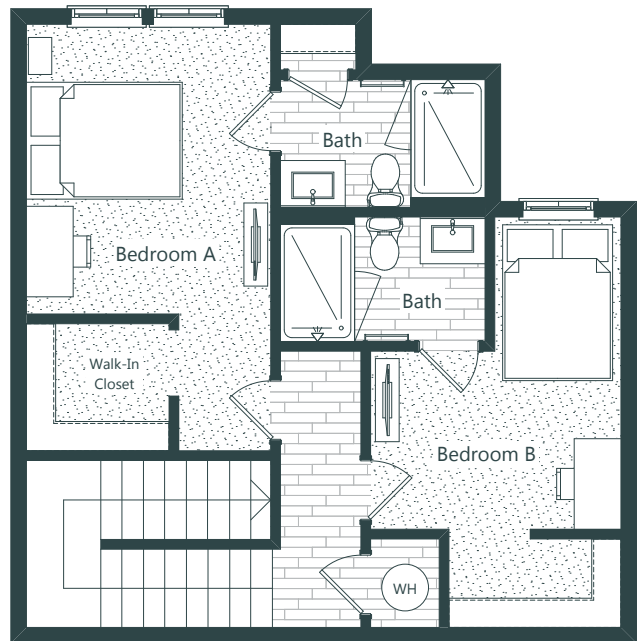

AERO

ON TWENTY FOURTH

LEVEL 1

LEVEL 2

B3 1,220 sq ft
2 bathroom, 2.5 bath townhome

352-554-5115
aeroon24th.com