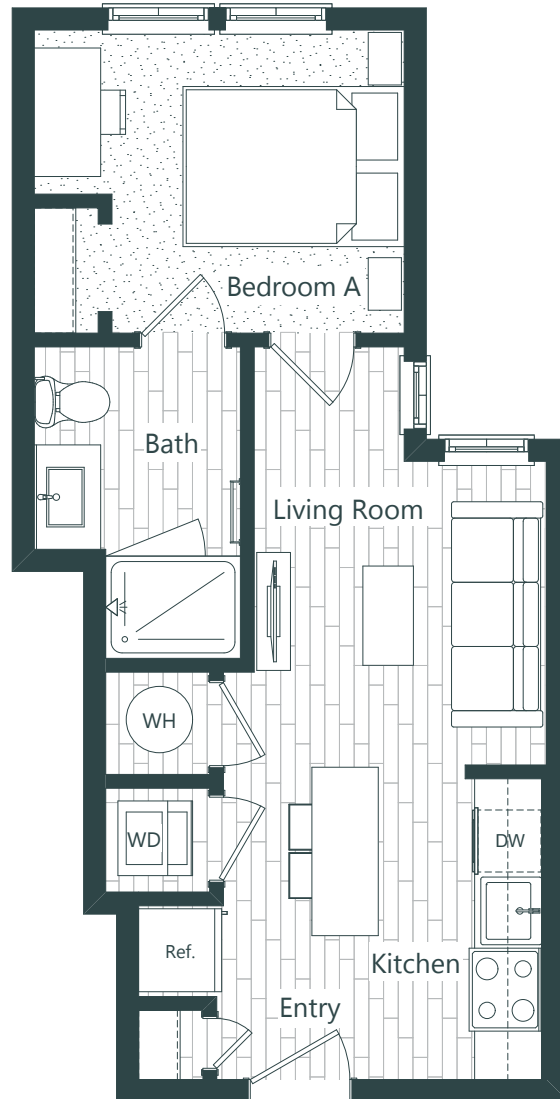

# AERO

ON TWENTY FOURTH

**A1** 435 sq ft  
1 bathroom, 1 bath

352-554-5115  
[aeroon24th.com](http://aeroon24th.com)

# AERO

ON TWENTY FOURTH

**A2** 611 sq ft  
1 bathroom, 1 bath

352-554-5115  
[aeroon24th.com](http://aeroon24th.com)

# AERO

ON TWENTY FOURTH

**A3** 664 sq ft  
1 bathroom, 1 bath

352-554-5115  
[aeroon24th.com](http://aeroon24th.com)