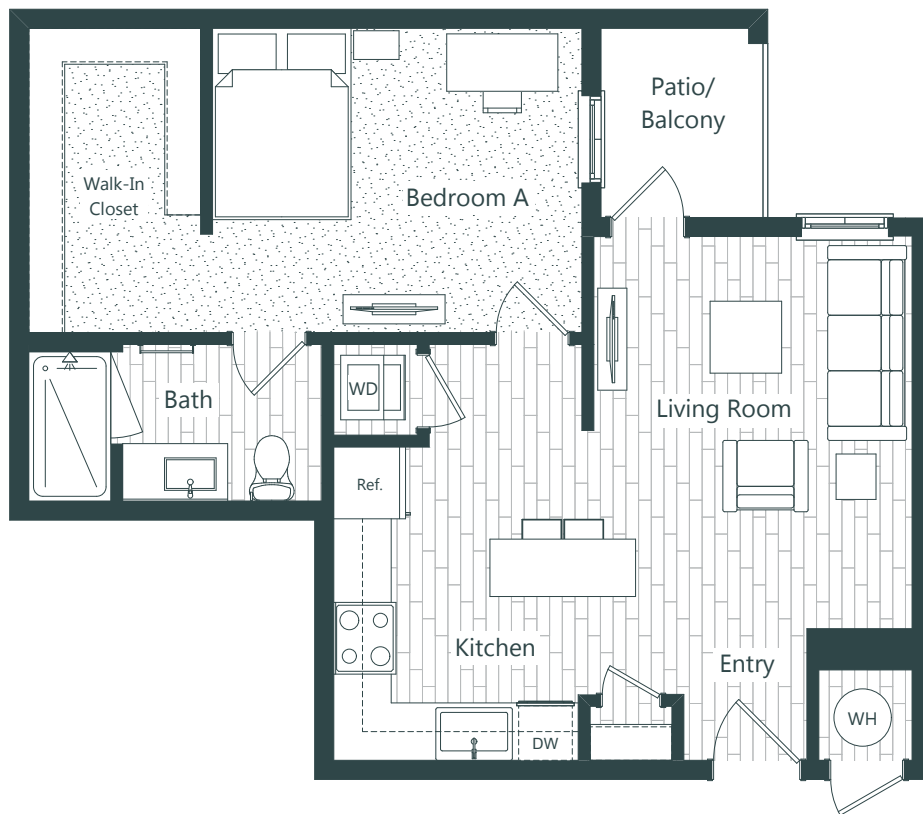

# AERO

ON TWENTY FOURTH

**A1** 435 sq ft  
1 bathroom, 1 bath

352-554-5115  
[aeroon24th.com](http://aeroon24th.com)

# AERO

ON TWENTY FOURTH

**A2** 611 sq ft  
1 bathroom, 1 bath

352-554-5115  
[aeroon24th.com](http://aeroon24th.com)

# AERO

ON TWENTY FOURTH

**A3** 664 sq ft  
1 bathroom, 1 bath

352-554-5115  
[aeroon24th.com](http://aeroon24th.com)