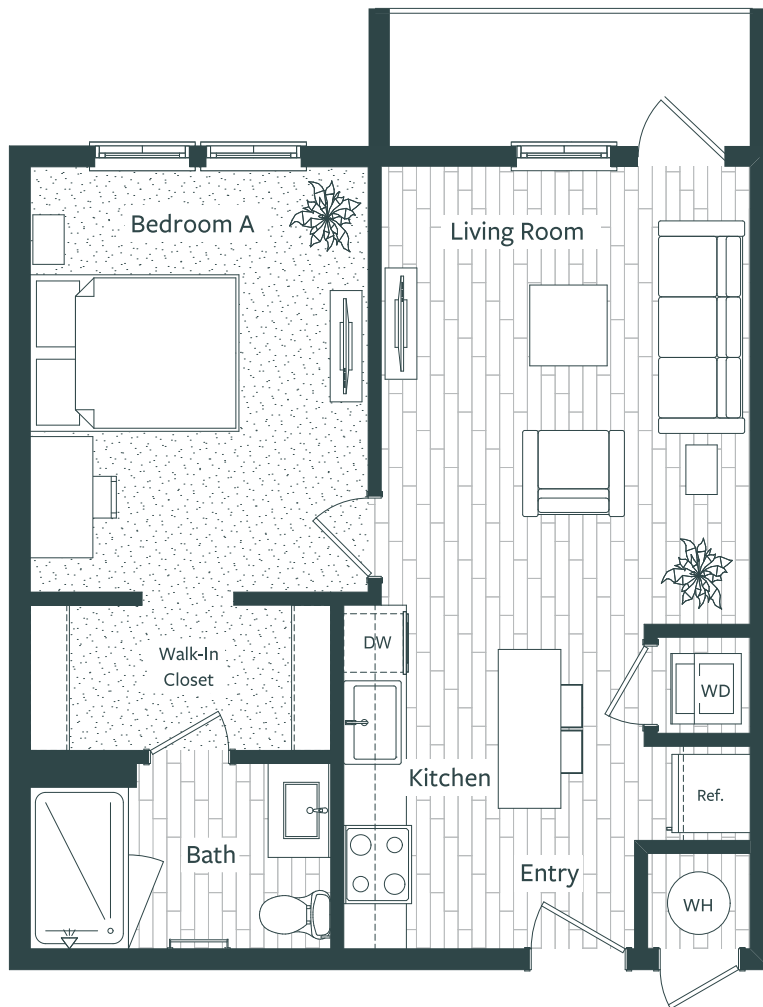

# AERO

ON TWENTY FOURTH

**A1** 435 sq ft  
1 bathroom, 1 bath

352-554-5115  
[aeroon24th.com](http://aeroon24th.com)

# AERO

ON TWENTY FOURTH

**A2** 611 sq ft  
1 bathroom, 1 bath

352-554-5115  
[aeroon24th.com](http://aeroon24th.com)

# AERO

ON TWENTY FOURTH

**A3** 664 sq ft  
1 bathroom, 1 bath

352-554-5115  
[aeroon24th.com](http://aeroon24th.com)