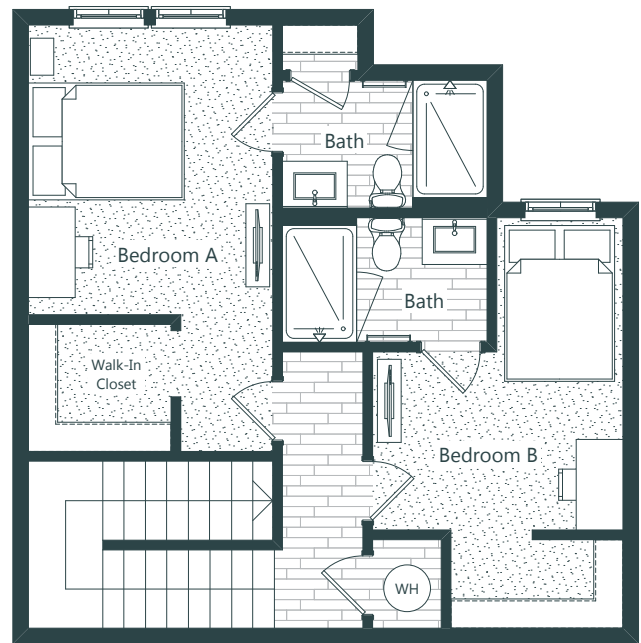

# AERO

ON TWENTY FOURTH

LEVEL 1

LEVEL 2

1,220 square feet

**B-3** 2 Bedroom, 2 1/2 Bath Townhome

352-554-5115 | [aeroon24th.com](http://aeroon24th.com)