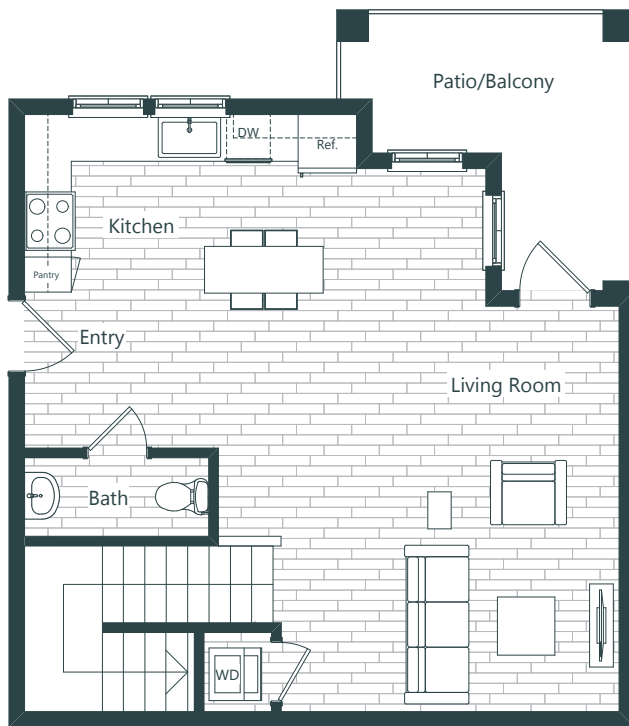

# AERO

ON TWENTY FOURTH

LEVEL 1

LEVEL 2

1,220 square feet

**B-3** 2 Bedroom, 2 1/2 Bath Townhome

352-554-5115 | [aeroon24th.com](http://aeroon24th.com)