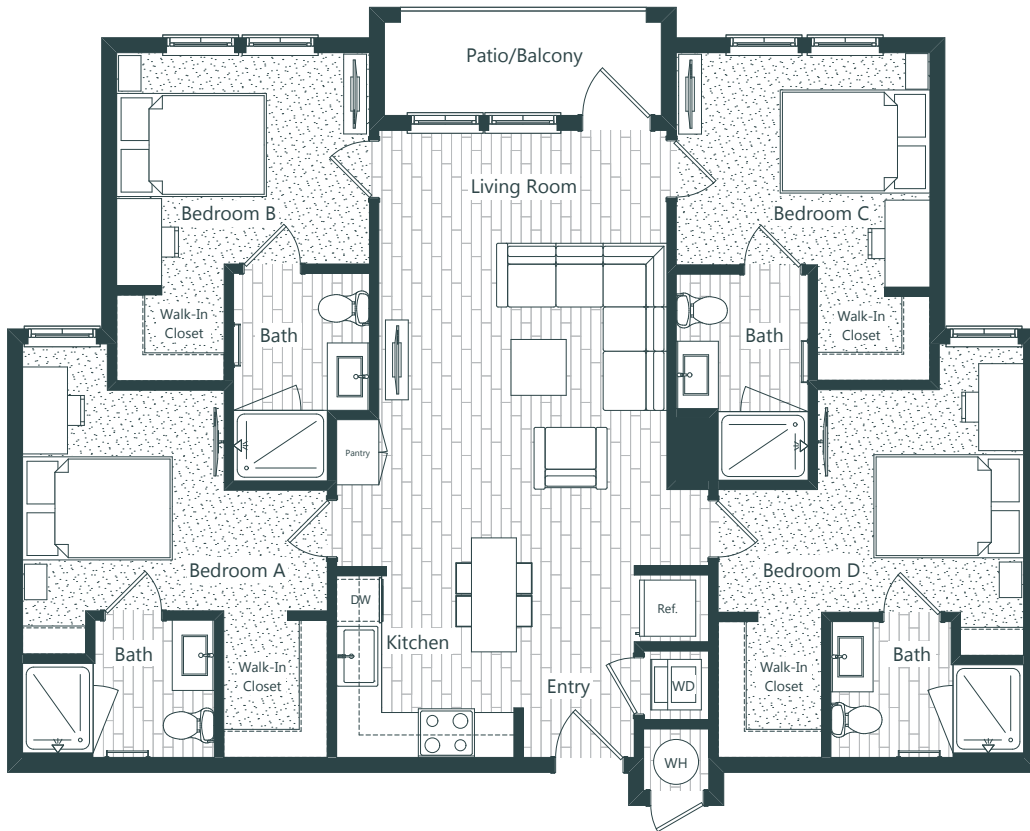

AERO

ON TWENTY FOURTH

1,329 square feet

D-1 4 Bedroom, 4 Bath

352-554-5115 | aeroon24th.com

AERO

ON TWENTY FOURTH

1,394 square feet

D-1-1 4 Bedroom, 4 Bath

352-554-5115 | aeroon24th.com