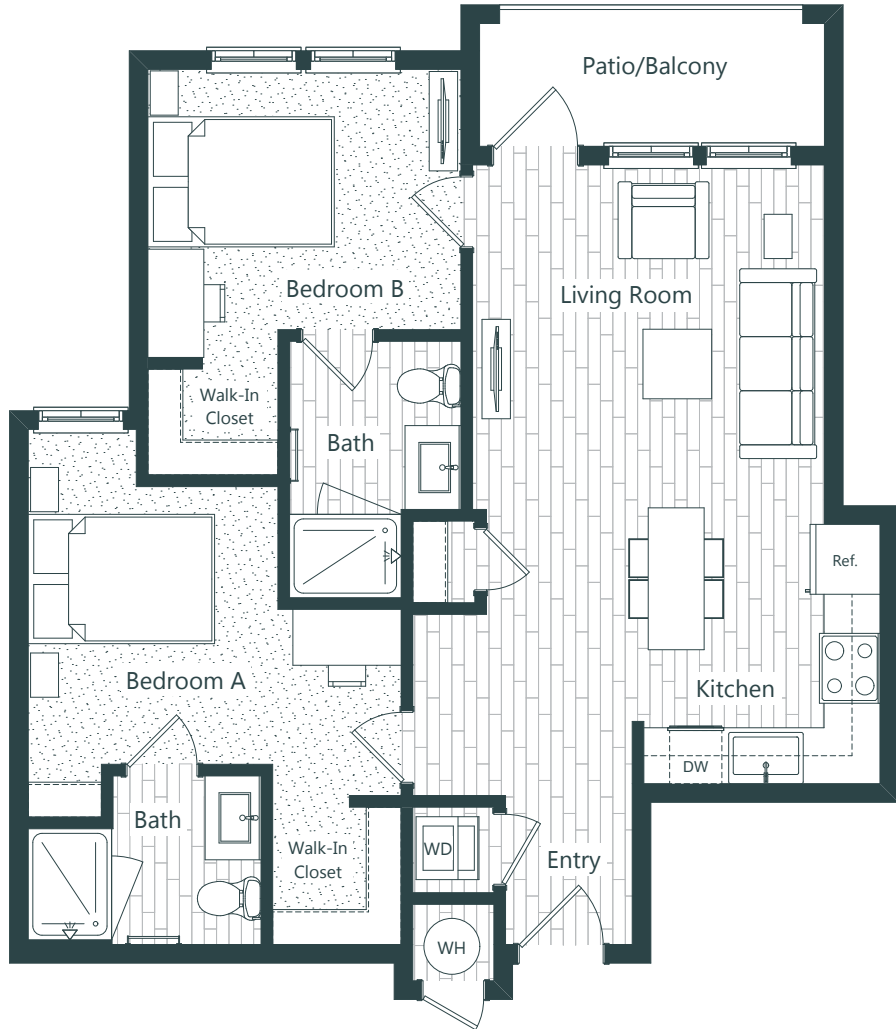

# AERO

ON TWENTY FOURTH

834 square feet

**B-1** 2 Bedroom, 2 Bath

352-554-5115 | [aeroon24th.com](http://aeroon24th.com)

# AERO

ON TWENTY FOURTH

854 square feet

**B-2** 2 Bedroom, 2 Bath

352-554-5115 | [aeroon24th.com](http://aeroon24th.com)