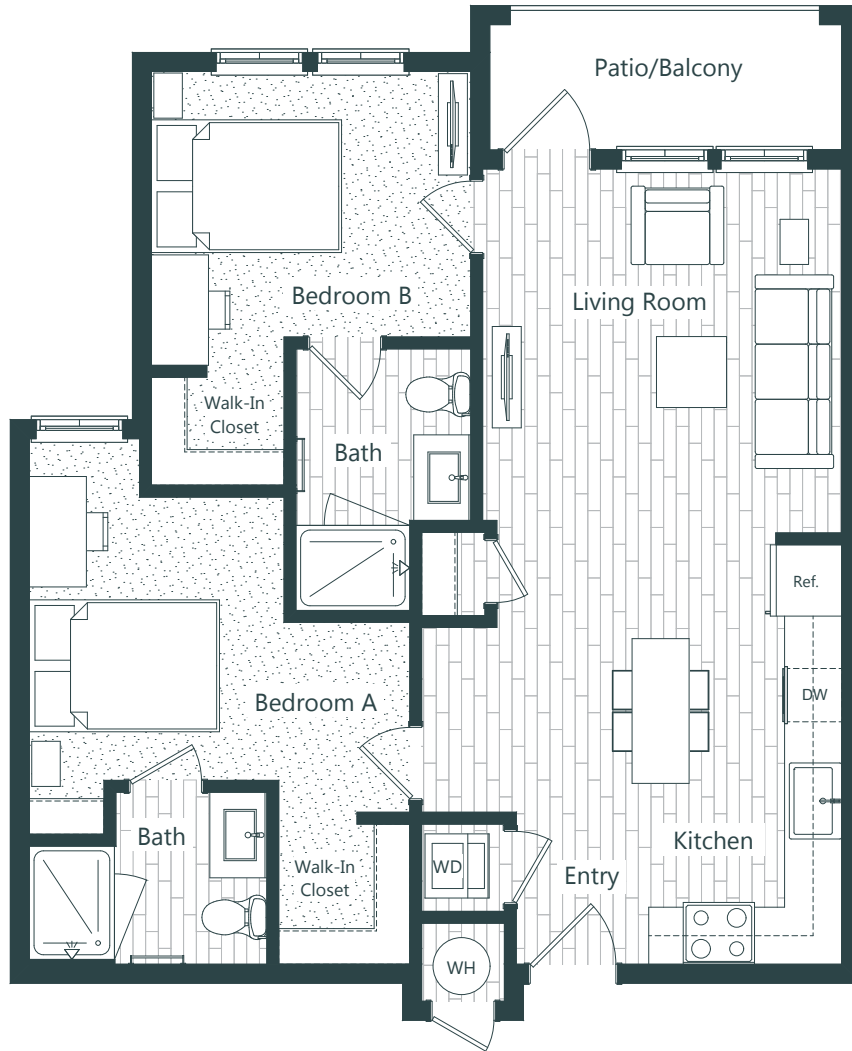

# AERO

ON TWENTY FOURTH

834 square feet

**B-1** 2 Bedroom, 2 Bath

352-554-5115 | [aeroon24th.com](http://aeroon24th.com)

# AERO

ON TWENTY FOURTH

854 square feet

**B-2** 2 Bedroom, 2 Bath

352-554-5115 | [aeroon24th.com](http://aeroon24th.com)