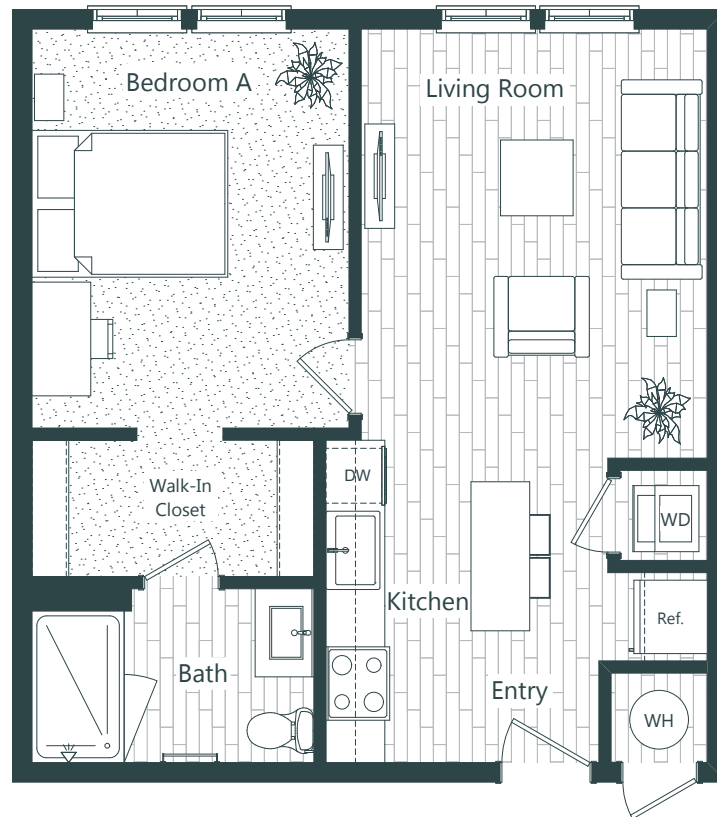

# AERO

ON TWENTY FOURTH

435 square feet

**A-1** 1 Bedroom, 1 Bath

352-554-5115 | [aeroon24th.com](http://aeroon24th.com)

# AERO

ON TWENTY FOURTH

611 square feet

**A-2** 1 Bedroom, 1 Bath

352-554-5115 | [aeroon24th.com](http://aeroon24th.com)

# AERO

ON TWENTY FOURTH

664 square feet

**A-3** 1 Bedroom, 1 Bath

352-554-5115 | [aeroon24th.com](http://aeroon24th.com)