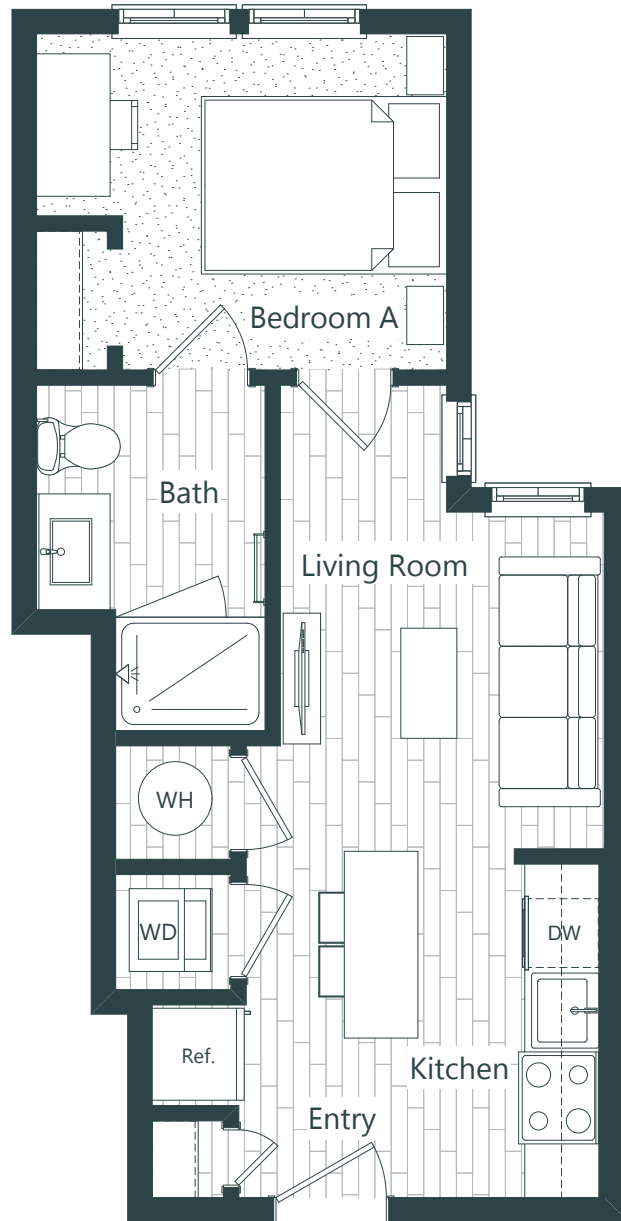

# AERO

ON TWENTY FOURTH

435 square feet

**A-1** 1 Bedroom, 1 Bath

352-554-5115 | [aeroon24th.com](http://aeroon24th.com)

# AERO

ON TWENTY FOURTH

611 square feet

**A-2** 1 Bedroom, 1 Bath

352-554-5115 | [aeroon24th.com](http://aeroon24th.com)

# AERO

ON TWENTY FOURTH

664 square feet

**A-3** 1 Bedroom, 1 Bath

352-554-5115 | [aeroon24th.com](http://aeroon24th.com)