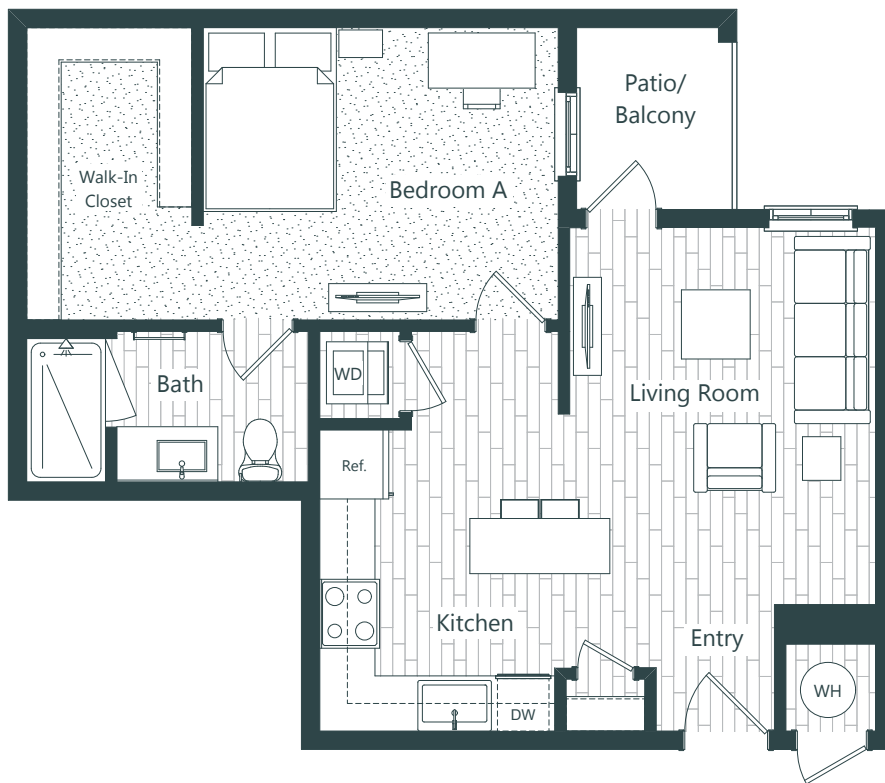

# AERO

ON TWENTY FOURTH

435 square feet

**A-1** 1 Bedroom, 1 Bath

352-554-5115 | [aeroon24th.com](http://aeroon24th.com)

# AERO

ON TWENTY FOURTH

611 square feet

**A-2** 1 Bedroom, 1 Bath

352-554-5115 | [aeroon24th.com](http://aeroon24th.com)

# AERO

ON TWENTY FOURTH

664 square feet

**A-3** 1 Bedroom, 1 Bath

352-554-5115 | [aeroon24th.com](http://aeroon24th.com)